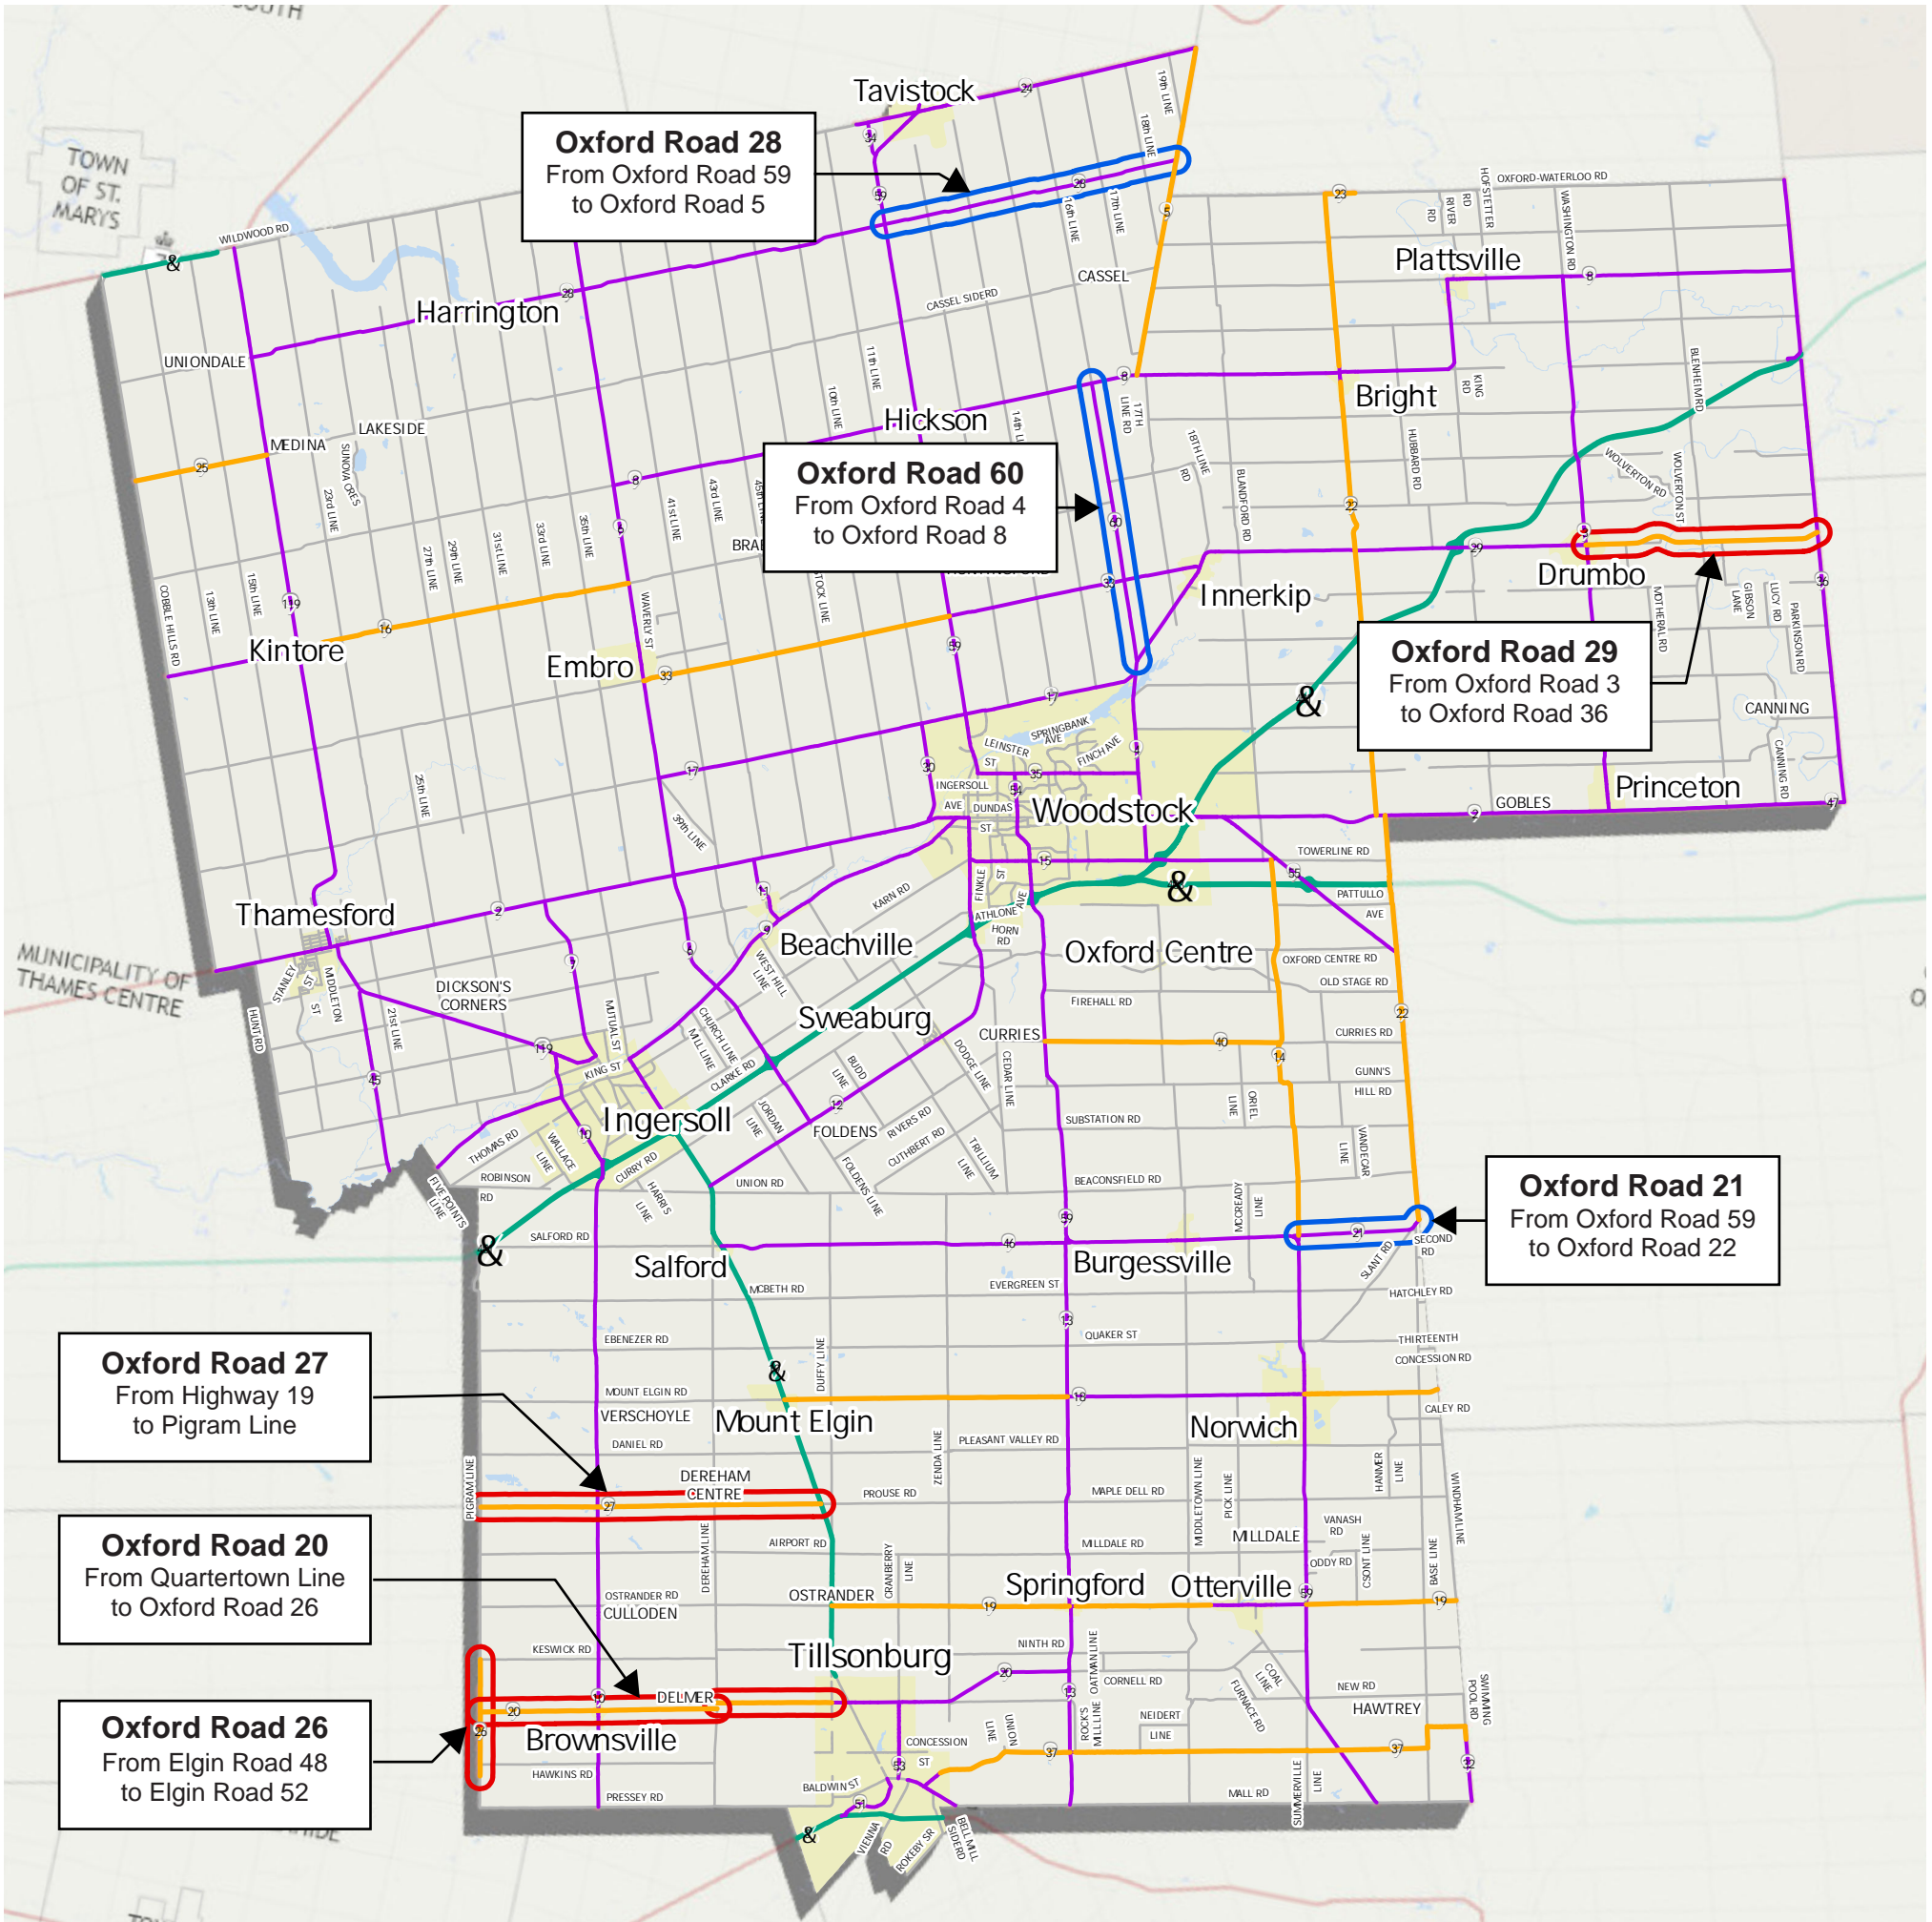

Oxford County Reduced Load Limit Amendment

Legend

- Reduced Load Applies
- Removal of Reduced Load Limit
- Uploaded Roads to be included in Reduced Load Limit By-law
- Road Not Designated
- Provincial Highway
- Municipal Road