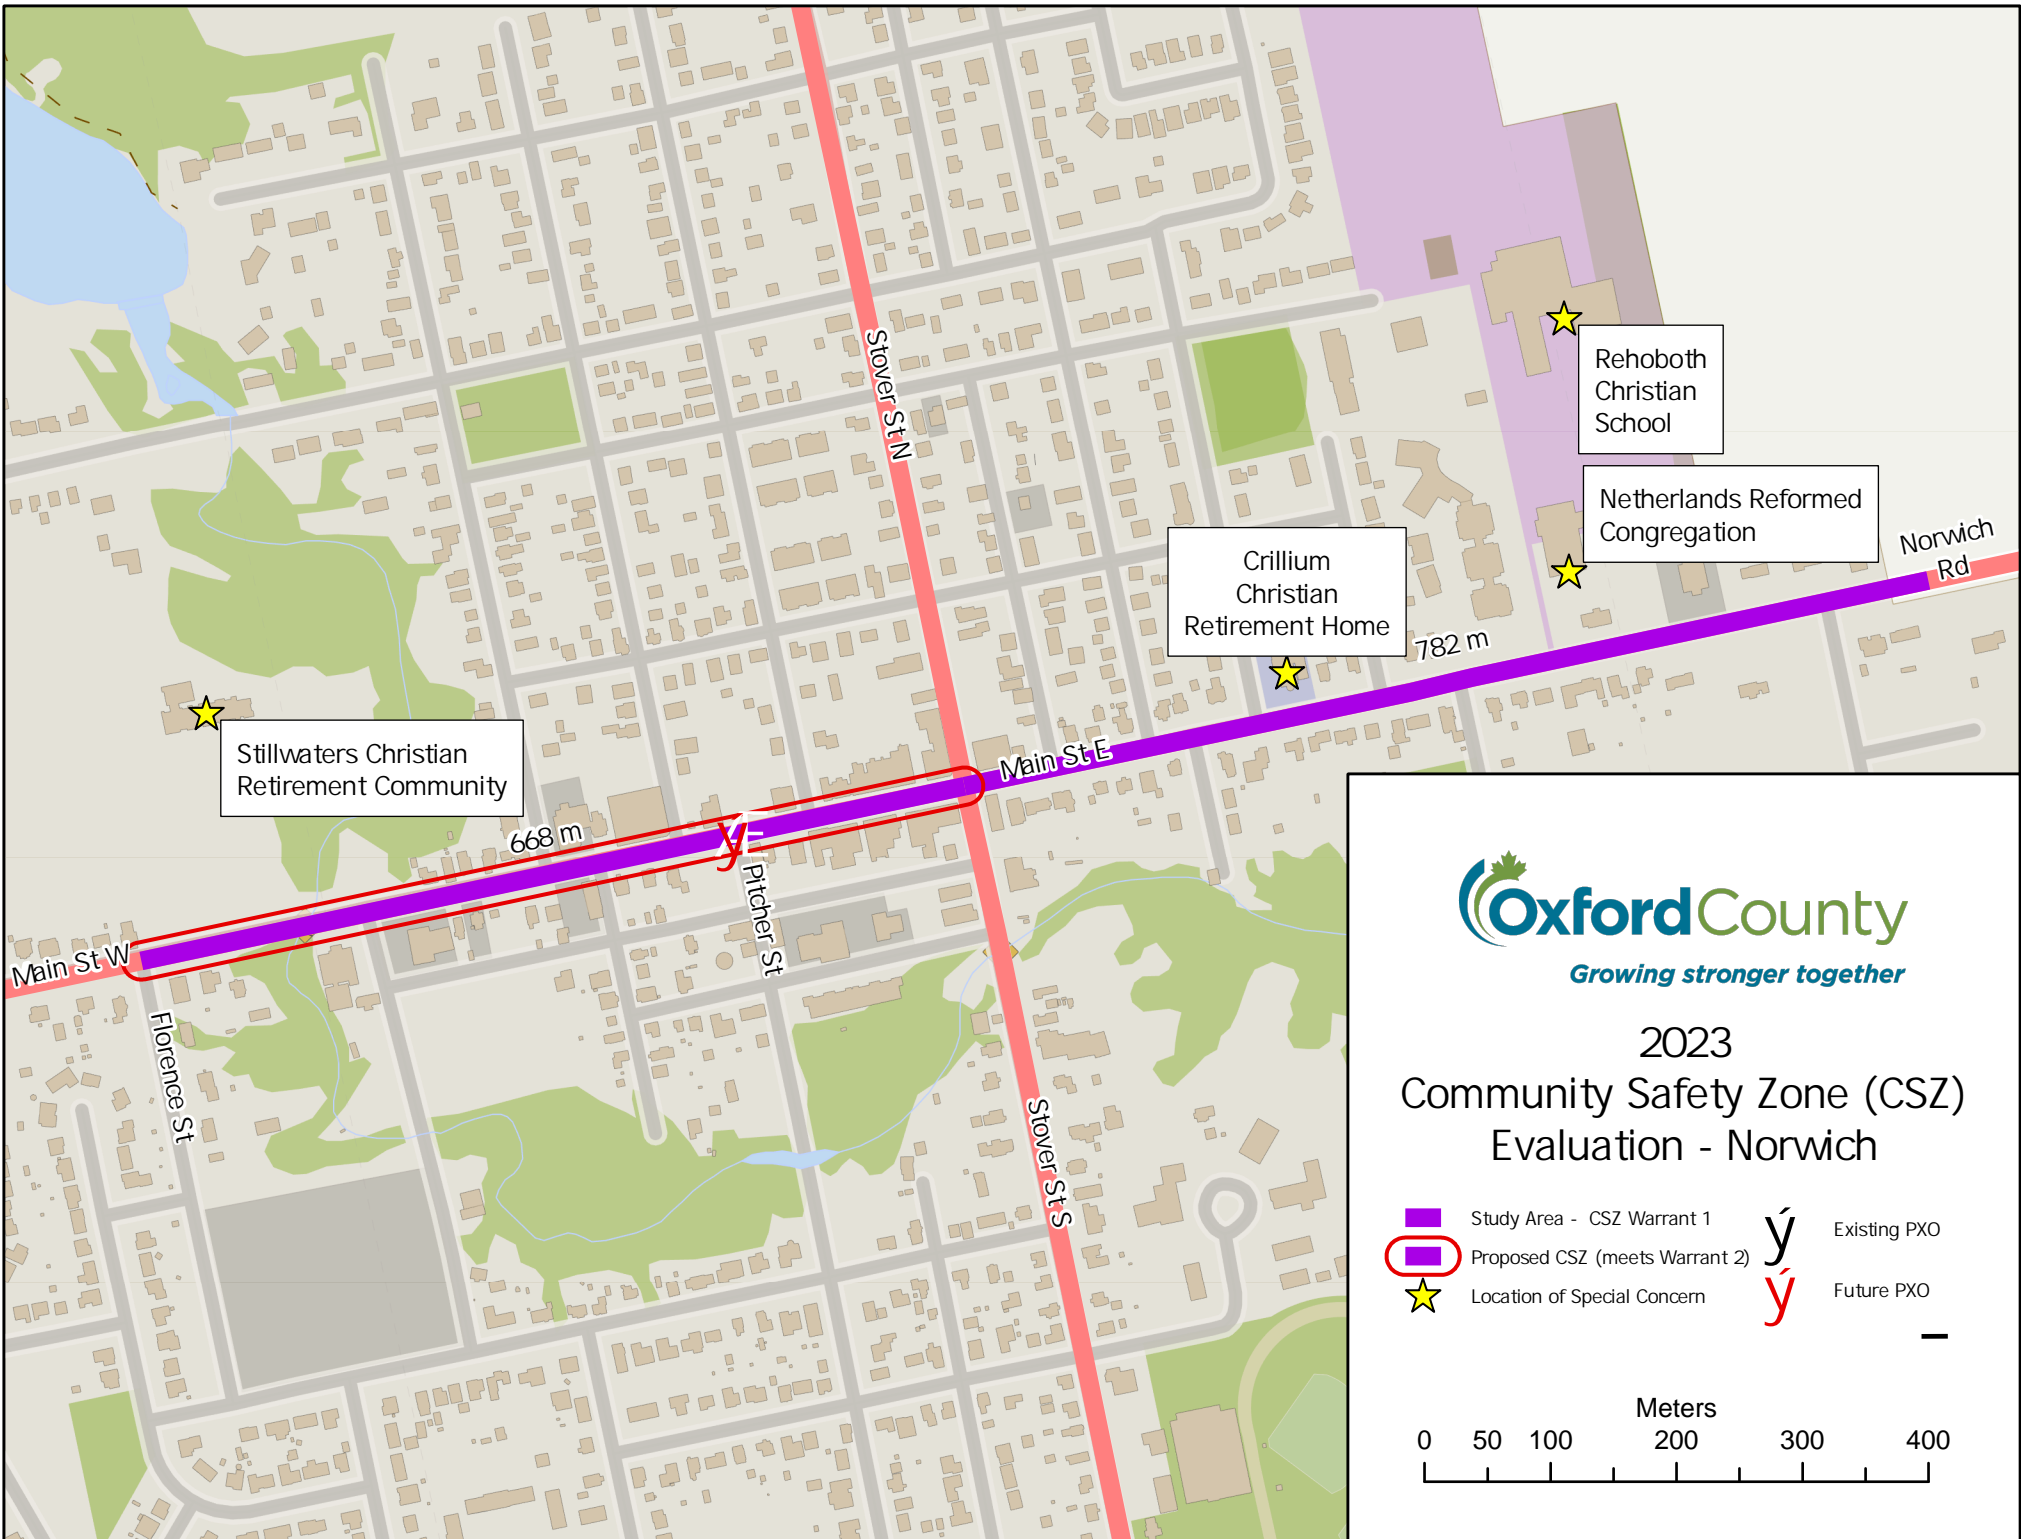

## 2023 Community Safety Zone (CSZ) Evaluation

-  Study Area - CSZ Warrant 1
-  Proposed CSZ (meets Warrant 2)

2023  
Community Safety Zone (CSZ)  
Evaluation - Plattsville

- Study Area - CSZ Warrant 1
- Proposed CSZ (meets Warrant 2)
- Location of Special Concern
- Existing PXO
- Future PXO

2023  
Community Safety Zone (CSZ)  
Evaluation - Tavistock

- Study Area - CSZ Warrant 1
- Proposed CSZ (meets Warrant 2)
- Location of Special Concern
- ý Existing PXO
- ý Future PXO

2023  
Community Safety Zone (CSZ)  
Evaluation - Ingersoll

- Study Area - CSZ Warrant 1
- Proposed CSZ (meets Warrant 2)
- Location of Special Concern
- Existing PXO
- Future PXO

Stillwaters Christian Retirement Community

Crillium Christian Retirement Home

Rehoboth Christian School

Netherlands Reformed Congregation

**Oxford County**  
Growing stronger together

2023  
Community Safety Zone (CSZ)  
Evaluation - Norwich

- Study Area - CSZ Warrant 1
- Proposed CSZ (meets Warrant 2)
- Location of Special Concern
- Existing PXO
- Future PXO