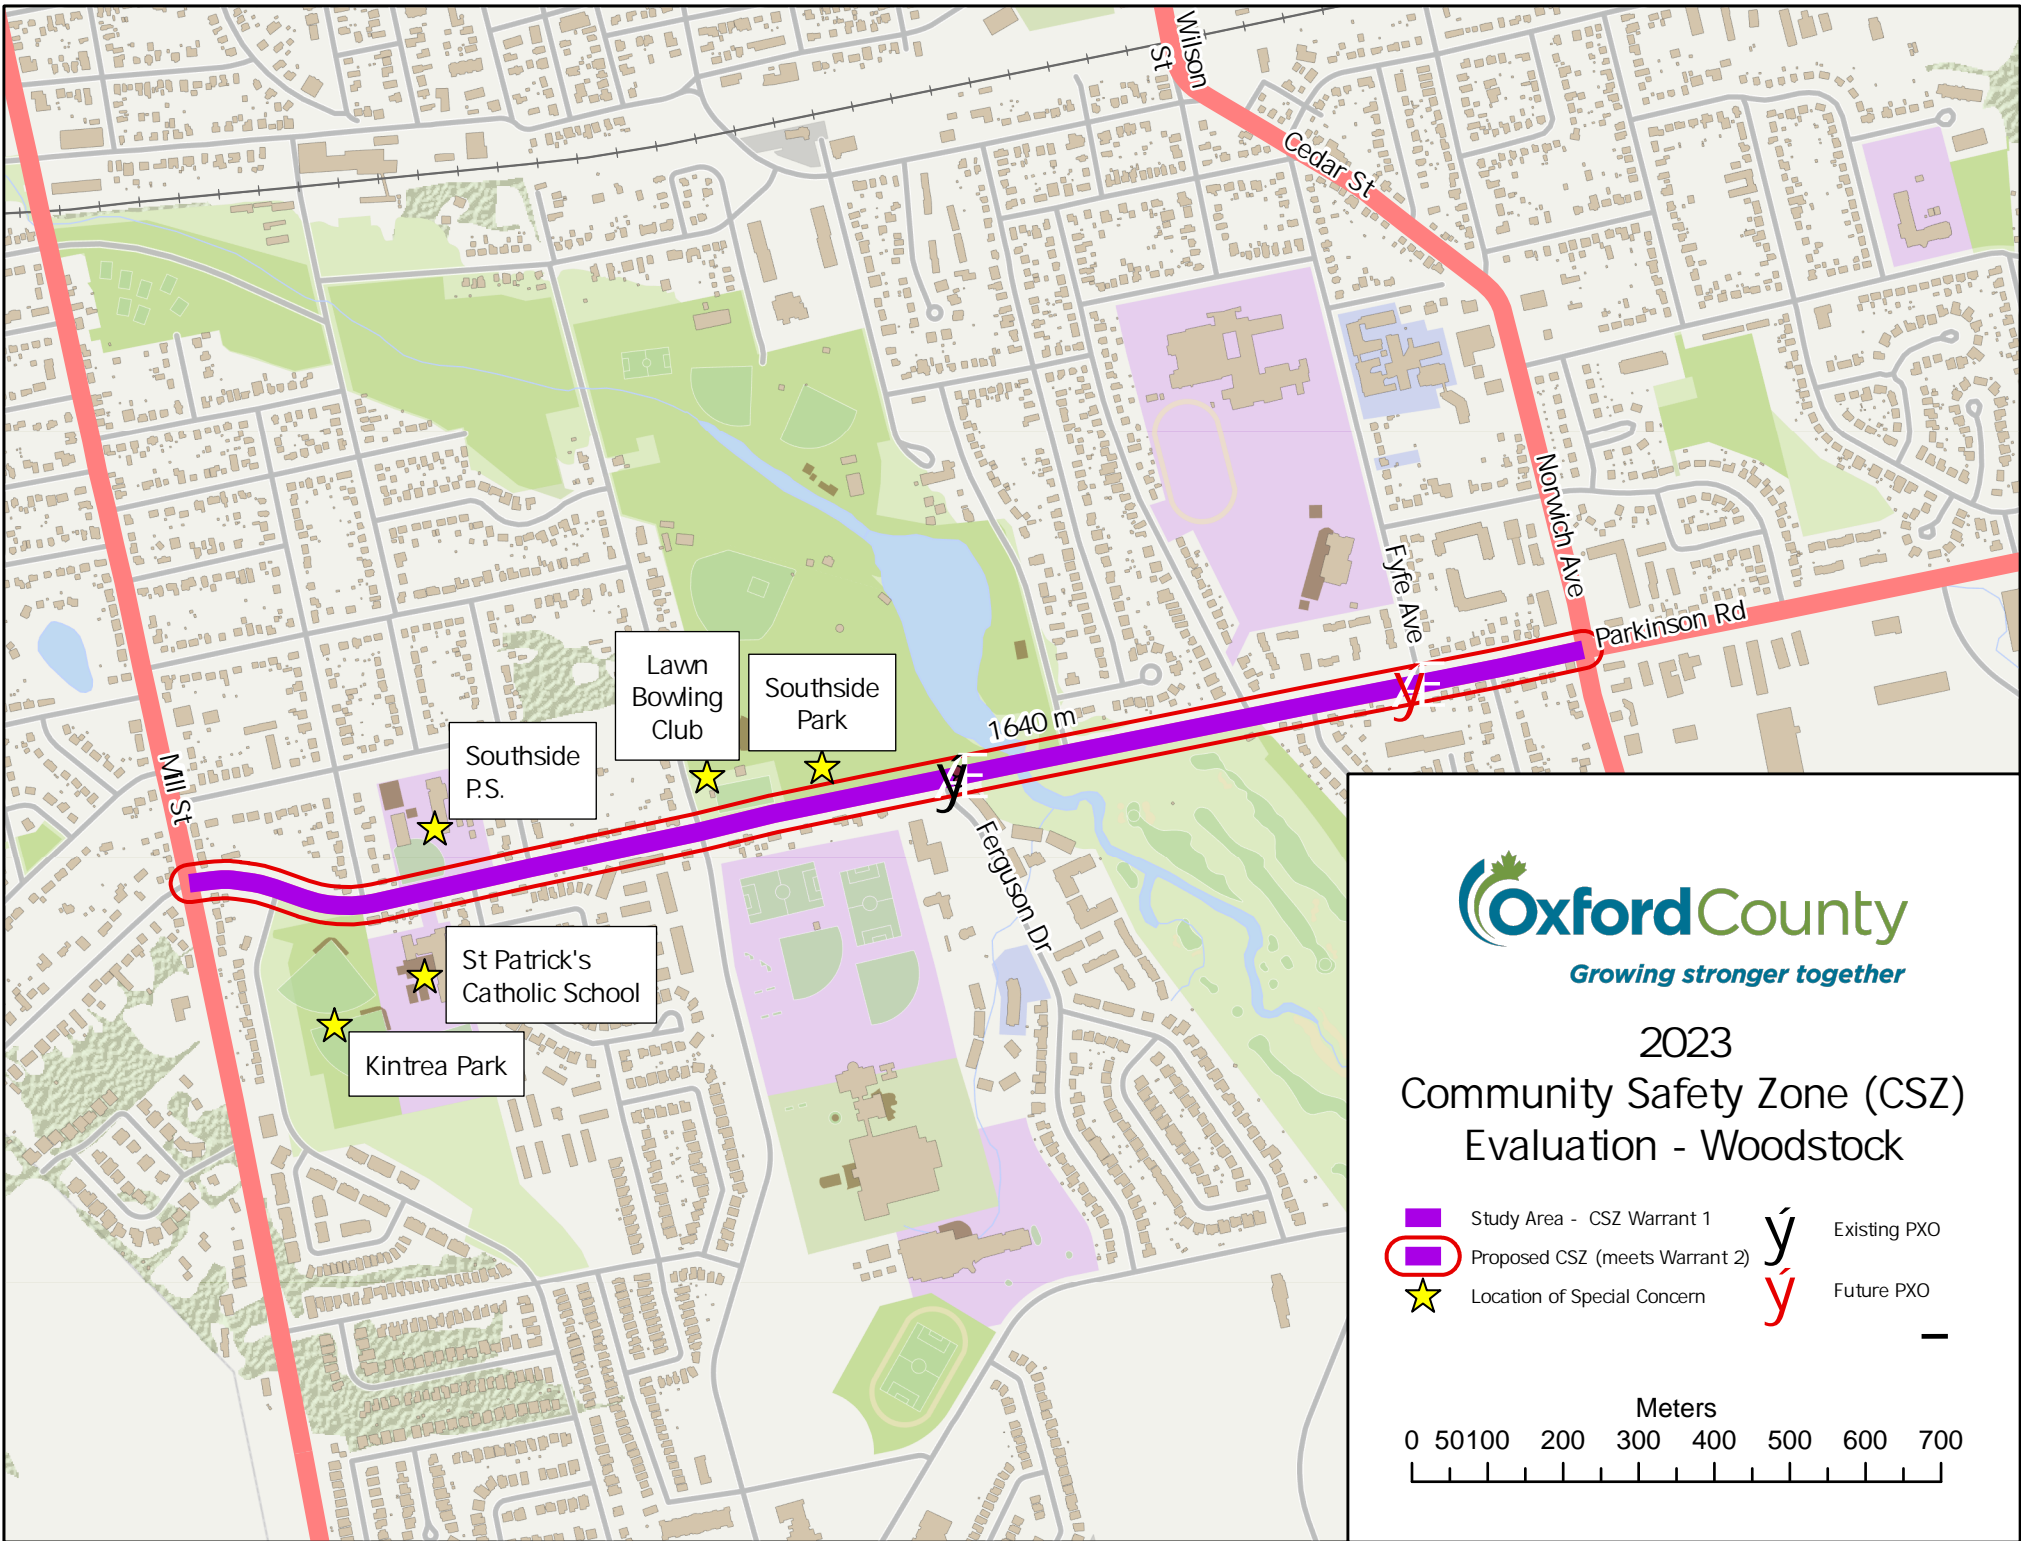

Netherlands Reformed Congregation

**Oxford County**  
Growing stronger together

2023  
Community Safety Zone (CSZ)  
Evaluation - Norwich

- Study Area - CSZ Warrant 1
- Proposed CSZ (meets Warrant 2)
- Location of Special Concern
- Existing PXO
- Future PXO

2023  
Community Safety Zone (CSZ)  
Evaluation - Brownsville

- Study Area - CSZ Warrant 1
- Proposed CSZ (meets Warrant 2)
- Location of Special Concern
- ý Existing PXO
- ÿ Future PXO

**Oxford County**  
*Growing stronger together*

2023  
 Community Safety Zone (CSZ)  
 Evaluation - Tillsonburg

- Study Area - CSZ Warrant 1
- Proposed CSZ (meets Warrant 2)
- Location of Special Concern
- y Existing PXO
- y Future PXO

2023  
Community Safety Zone (CSZ)  
Evaluation - Woodstock

- Study Area - CSZ Warrant 1
- Proposed CSZ (meets Warrant 2)
- Location of Special Concern
- Existing PXO
- Future PXO

Chartwell Oxford  
Gardens Retirement  
Residence

1142 m

2023  
Community Safety Zone (CSZ)  
Evaluation - Woodstock